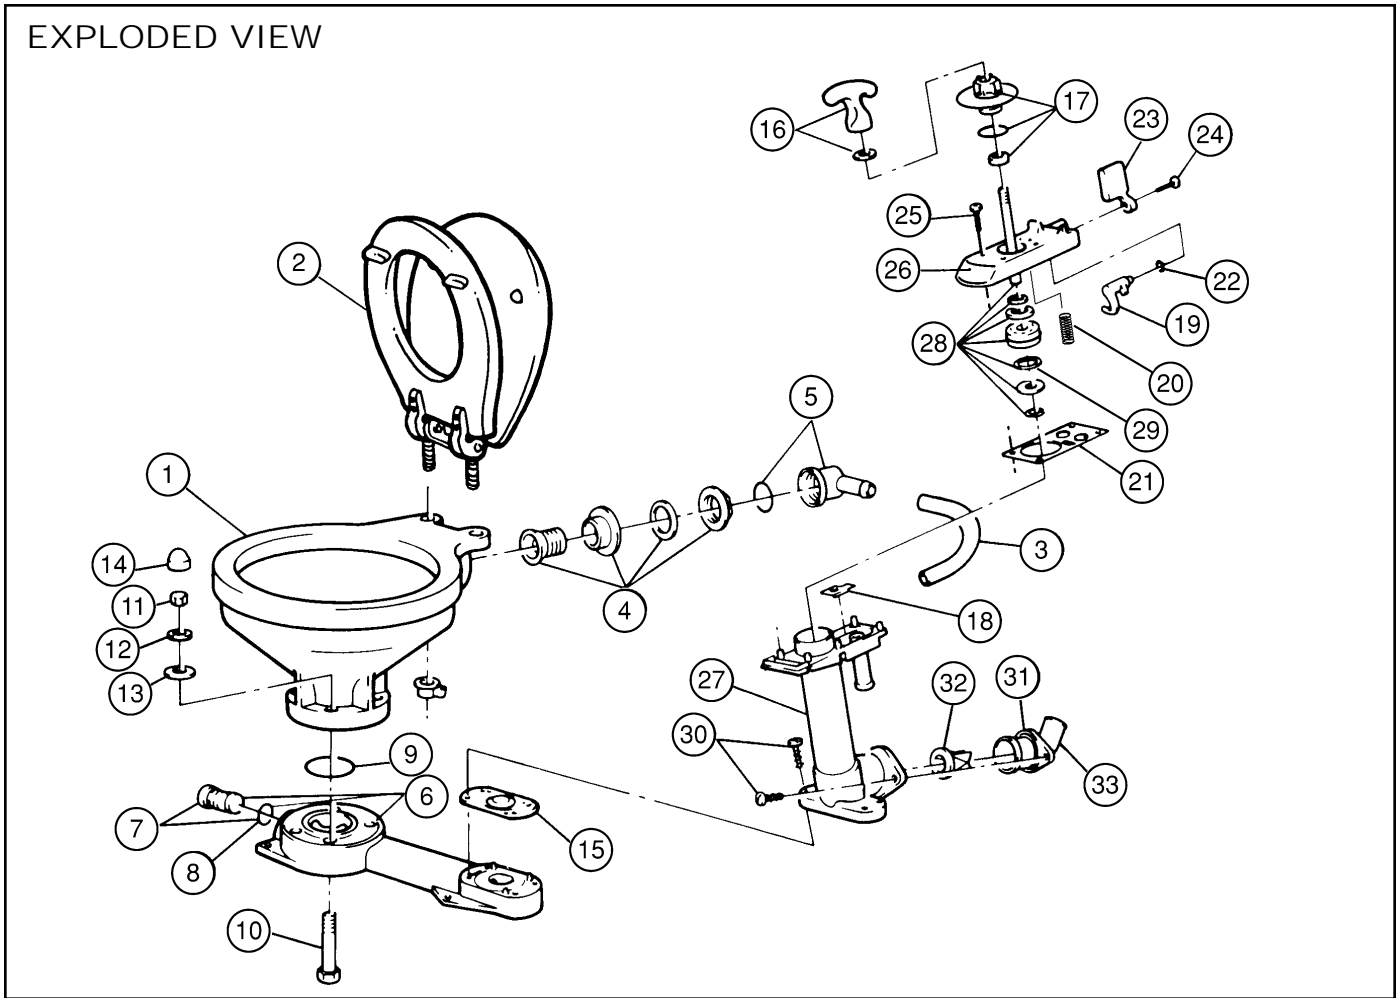

## REPAIR KITS AVAILABLE

A	29045-2000	MAJOR SERVICE KIT, PUMP
B	29040-2000	PUMP ASSEMBLY
C	29094-2000	VALVE COVER & HANDLE ASSEMBLY
D	29051-2000	PUMP CYLINDER ASSEMBLY
E	29047-0000	BOWL INSTALLATION KIT

## PARTS LIST

Key	Description	Qty. per Toilet	Part Number	Qty per Repair Kit					
				A	B	C	D	E	
1	BOWL								
	COMPACT	1	59127-7002						
2	SEAT, LID & HINGE SET								
	COMPACT	1	29097-1000						
	LARGE	1	29127-1000						
2A	HINGE KIT-COMPACT	1	18753-0181						
3	HOSE								
	COMPACT	1	29035-0000						
	LARGE	1	29035-0001						
4 & 5	BOWL SPUD AND INTAKE ELBOW & O-RING	1	29048-0000						
6	BASE, PLUG & O-RING ASSY	1	29041-1000						
7	PLUG & O-RING ASSY	1	29028-1000						
8	O-RING (PLUG)	1			1				
9	O-RING (BOWL)	1	44101-1000					1	
10	BOLT	4						4	
11	NUT	4						4	
12	WASHER (SS)	4						4	
13	WASHER (NYLON)	4						4	
14	CAP	4		2				4	
15	BASE VALVE GASKET	1	29043-0000	1	1				
16	HANDLE				1				
	WITH BUMPER WASHER			1	1				

Key	Description	Qty. per Toilet	Part Number	Qty per Repair Kit					
				A	B	C	D	E	
17	SEAL ASSEMBLY *	1	29044-2000	1	1	1			
18	TOP VALVE SEAT	1			1	1		1	
19	CAM				1			1	1
20	FLAP VALVE SEATING SPRING	1				1	1		
21	TOP VALVE GASKET	1	29042-0000	1	1				
22	O-RING (FLUSH LEVER)	1			1	1	1		
23	FLUSH CONTROL LEVER	1				1	1		
24	SCREW (FLUSH LEVER)	1				1	1	1	
25	SCREW (VALVE COVER)	6				1	6	6	
26	VALVE COVER	1					1	1	
27	PUMP CYLINDER	1					1	1	1
28	PISTON, ROD & O-RING ASSY	1	29046-0000				1		
29	O-RING (PISTON)	1	29017-1000	1					
30	SCREW (PUMP CYLINDER)	6				1	2	2	
31	DISCHARGE FLANGE	1	29091-0000				1	1	
32	JOKER VALVE	1	29092-0000	1	1	1	1	1	
33	DISCHARGE ELBOW	1	29029-0000				1	1	