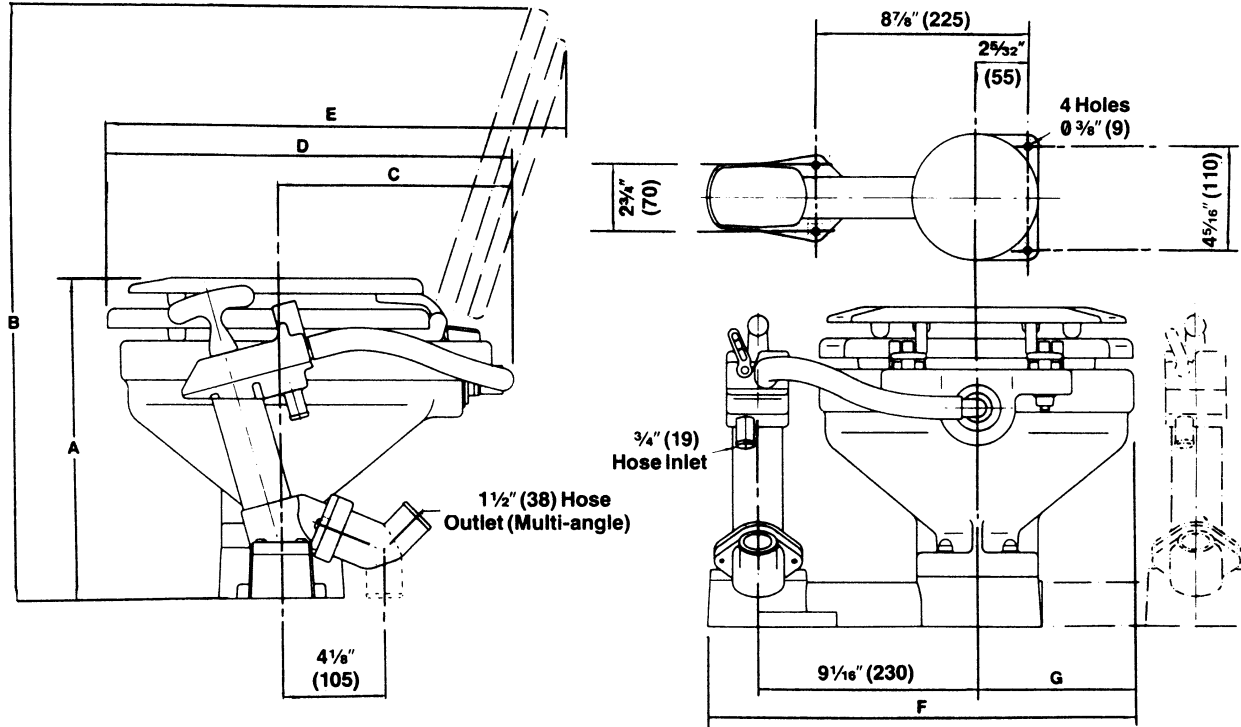

DIMENSIONAL DRAWING
Inches (Millimeters)

		A	B	C	D	E	F	G
29090-2000	MANUAL TOILET STANDARD BOWL	$13\frac{3}{16}$ (335)	$24\frac{1}{4}$ (615)	$9\frac{3}{4}$ (247)	$16\frac{3}{4}$ (425)	$19\frac{1}{8}$ (485)	$17\frac{3}{4}$ (450)	$6\frac{1}{2}$ (165)
29120-2000	MANUAL TOILET LARGE BOWL	$13\frac{5}{8}$ (345)	$27\frac{5}{8}$ (700)	11 (280)	$19\frac{5}{16}$ (490)	$22\frac{7}{8}$ (580)	$18\frac{5}{16}$ (465)	$7\frac{1}{8}$ (180)